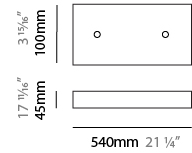

COSMOS ABSTRACT SUSPENSION

D101943-

base number   LED   Color   Finish
Dimming   Temperature   Options

1. To build a product code in our configurator select the specify button on the base model # product page
2. To build a manual product code on this datasheet choose from the options listed below in blue font and add the suffix to the base model #

GENERAL

Series: Cosmos Abstract
Brand: Quasar
Division: Design
Mounting Type: Suspension
Mounting Location: Ceiling
Subcategory: Ambient

PHYSICAL

Shape: Abstract
Length (mm): 1500
Length (in): 59 1/16
Width (mm): 500
Width (in): 19 11/16
Height (mm): 400
Height (in): 15 3/4
Max. Overall Height (mm): 2400
Max. Overall Height (in): 94 1/2
Light Distribution: Omnidirectional
Weight (kg): 4.5
Weight (lbs): 9.92
Fixture Finish: [NIC / BRA / BBR](#)
Fixture Material: Metal
Upon Request: Custom Sizes

ELECTRICAL

Lamp Type: LED
Input Wattage (W): 33
Dimming: [Non-Dimming / Phase Dimming (120vac Only)](#)
Driver Included: Yes
Driver Location: Integrated
Driver Type: Constant Voltage - Universal
Driver Class: Class 2
Input Voltage (V): 120 - 277
Output Voltage (V): 12
Upon Request: Integral: 0-10Vdc dimming

LED

Number of LEDs: 55
Color Temperature (°K): [2400 / 2800](#)
Max. Delivered Lumen (lm): 1650 (2800K)
CRI: >90 CRI
Lamp Life (hrs): 50000

OPTICAL

RATINGS AND CERTIFICATIONS

Certified By: Certified for North American Standards
IP rating: IP20