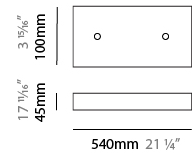

base number   LED Dimming   Color Temperature   Finish Options

PROJECT _____
TYPE _____
SPECIFIER _____
QUANTITY _____
DATE _____

1. To build a product code in our configurator select the specify button on the base model # product page
2. To build a manual product code on this datasheet choose from the options listed below in blue font and add the suffix to the base model #

GENERAL

Series: Cosmos Abstract
Brand: Quasar
Division: Design
Mounting Type: Suspension
Mounting Location: Ceiling
Subcategory: Ambient

PHYSICAL

Shape: Abstract
Length (mm): 2000
Length (in): 78 ¾
Width (mm): 500
Width (in): 19 11/16
Height (mm): 400
Height (in): 15 ¾
Max. Overall Height (mm): 2400
Max. Overall Height (in): 94 ½
Light Distribution: Omnidirectional
Weight (kg): 4.5
Weight (lbs): 9.92
[Fixture Finish: NIC / BRA / BBR](#)
Fixture Material: Metal
Cable Details: 2000mm Cable
Upon Request: Custom Sizes

ELECTRICAL

Lamp Type: LED
Input Wattage (W): 42
[Dimming: Non-Dimming / Phase Dimming (120vac Only)](#)
Driver Included: Yes
Driver Location: Integrated
Driver Type: Constant Voltage - Universal
Driver Class: Class 2
Input Voltage (V): 120 - 277
Output Voltage (V): 12
Upon Request: Integral: 0-10Vdc dimming

LED

Number of LEDs: 70
[Color Temperature (°K): 2400 / 2800](#)
Max. Delivered Lumen (lm): 2100 (2800K)
CRI: >90 CRI
Lamp Life (hrs): 50000

OPTICAL

RATINGS AND CERTIFICATIONS

Certified By: Certified for North American Standards
IP rating: IP20