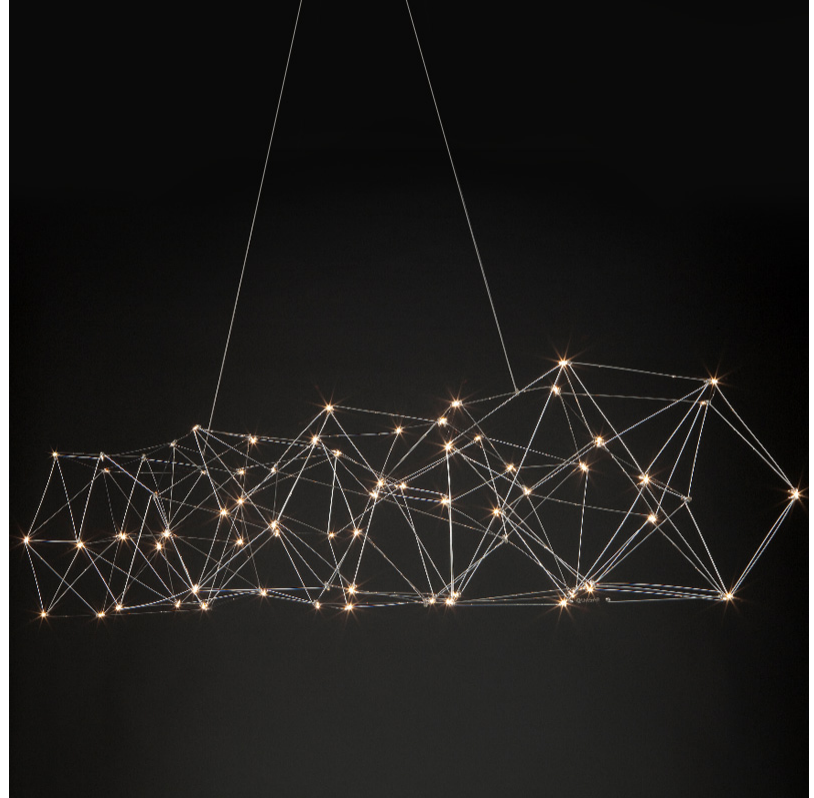

COSMOS ABSTRACT SUSPENSION

D101942-

base number   LED Dimming   Color Temperature   Finish Options

PROJECT
TYPE
SPECIFIER
QUANTITY
DATE

1. To build a product code in our configurator select the specify button on the base model # product page
2. To build a manual product code on this datasheet choose from the options listed below in blue font and add the suffix to the base model #

GENERAL

Series: Cosmos Abstract
Brand: Quasar
Division: Design
Mounting Type: Suspension
Mounting Location: Ceiling
Subcategory: Ambient

PHYSICAL

Shape: Abstract
Length (mm): 800
Length (in): 31 1/2
Width (mm): 350
Width (in): 13 3/4
Height (mm): 350
Height (in): 13 3/4
Max. Overall Height (mm): 2350
Max. Overall Height (in): 92 1/2
Light Distribution: Omnidirectional
Weight (kg): 2.50
Weight (lbs): 5.51
[Fixture Finish: NIC / BRA / BBR](#)
Fixture Material: Metal
Upon Request: Custom Sizes

ELECTRICAL

Lamp Type: LED
Input Wattage (W): 21
[Dimming: Non-Dimming / Phase Dimming (120vac Only)](#)
Driver Included: Yes
Driver Location: Integrated
Driver Type: Constant Voltage - Universal
Driver Class: Class 2
Input Voltage (V): 120 - 277
Output Voltage (V): 12
Upon Request: Integral: 0-10Vdc dimming

LED

Number of LEDs: 35
[Color Temperature (°K): 2400 / 2800](#)
Max. Delivered Lumen (lm): 1050 (2800K)
CRI: >90 CRI
Lamp Life (hrs): 50000

OPTICAL

RATINGS AND CERTIFICATIONS

Certified By: Certified for North American Standards
IP rating: IP20