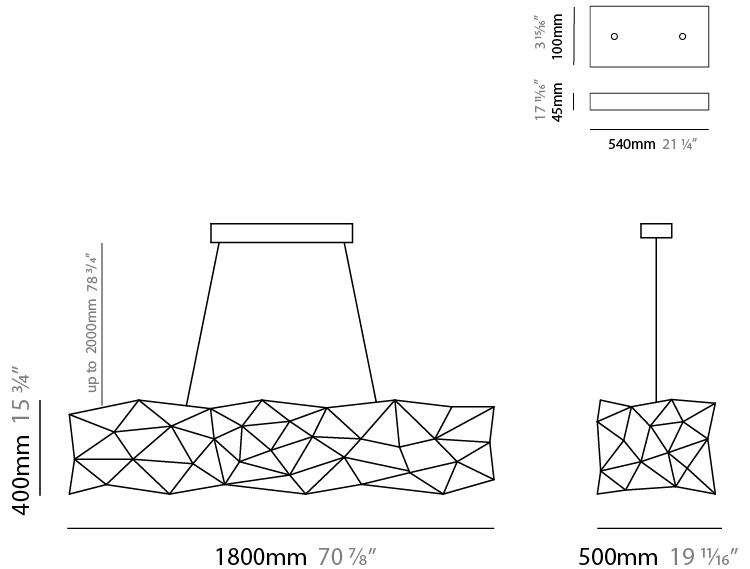

COSMOS ABSTRACT SUSPENSION

D101739-

base number   LED Dimming   Color Temperature   Finish Options

1. To build a product code in our configurator select the specify button on the base model # product page
2. To build a manual product code on this datasheet choose from the options listed below in blue font and add the suffix to the base model #

GENERAL

Series: Cosmos Abstract
Brand: Quasar
Division: Design
Mounting Type: Suspension
Mounting Location: Ceiling
Subcategory: Ambient

PHYSICAL

Shape: Abstract
Length (mm): 1800
Length (in): 70 ⁷/₈
Width (mm): 500
Width (in): 19 ¹¹/₁₆
Height (mm): 400
Height (in): 15 ³/₄
Max. Overall Height (mm): 2400
Max. Overall Height (in): 94 ¹/₂
Light Distribution: Omnidirectional
Weight (kg): 4.5
Weight (lbs): 9.92
[Fixture Finish: NIC / BRA / BBR](#)
Fixture Material: Metal
Cable Details: 2000mm Cable
Upon Request: Custom Sizes

ELECTRICAL

Lamp Type: LED
Input Wattage (W): 36
[Dimming: Non-Dimming / Phase Dimming (120vac Only)](#)
Driver Included: Yes
Driver Location: Integrated
Driver Type: Constant Voltage - Universal
Driver Class: Class 2
Input Voltage (V): 120 - 277
Output Voltage (V): 12
Upon Request: Integral: 0-10Vdc dimming

LED

Number of LEDs: 60
[Color Temperature (°K): 2400 / 2800](#)
Max. Delivered Lumen (lm): 1800 (2800K)
CRI: >90 CRI
Lamp Life (hrs): 50000

OPTICAL

RATINGS AND CERTIFICATIONS

Certified By: Certified for North American Standards
IP rating: IP20