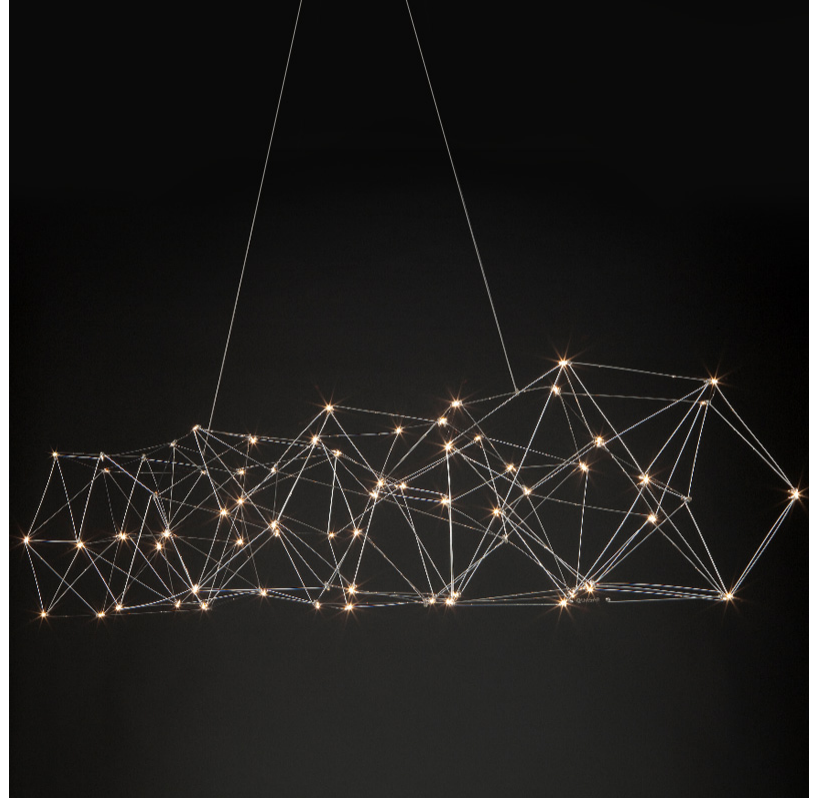

COSMOS ABSTRACT SUSPENSION

D101739-

base number   LED Dimming   Color Temperature   Finish Options

1. To build a product code in our configurator select the specify button on the base model # product page
2. To build a manual product code on this datasheet choose from the options listed below in blue font and add the suffix to the base model #

GENERAL

Series: Cosmos Abstract
Brand: Quasar
Division: Design
Mounting Type: Suspension
Mounting Location: Ceiling
Subcategory: Ambient

PHYSICAL

Shape: Abstract
Length (mm): 1800
Length (in): 70 ⁷/₈
Width (mm): 500
Width (in): 19 ¹¹/₁₆
Height (mm): 400
Height (in): 15 ³/₄
Max. Overall Height (mm): 2400
Max. Overall Height (in): 94 ¹/₂
Light Distribution: Omnidirectional
Weight (kg): 4.5
Weight (lbs): 9.92
[Fixture Finish: NIC / BRA / BBR](#)
Fixture Material: Metal
Cable Details: 2000mm Cable
Upon Request: Custom Sizes

ELECTRICAL

Lamp Type: LED
Input Wattage (W): 36
[Dimming: Non-Dimming / Phase Dimming (120vac Only)](#)
Driver Included: Yes
Driver Location: Integrated
Driver Type: Constant Voltage - Universal
Driver Class: Class 2
Input Voltage (V): 120 - 277
Output Voltage (V): 12
Upon Request: Integral: 0-10Vdc dimming

LED

Number of LEDs: 60
[Color Temperature (°K): 2400 / 2800](#)
Max. Delivered Lumen (lm): 1800 (2800K)
CRI: >90 CRI
Lamp Life (hrs): 50000

OPTICAL

RATINGS AND CERTIFICATIONS

Certified By: Certified for North American Standards
IP rating: IP20